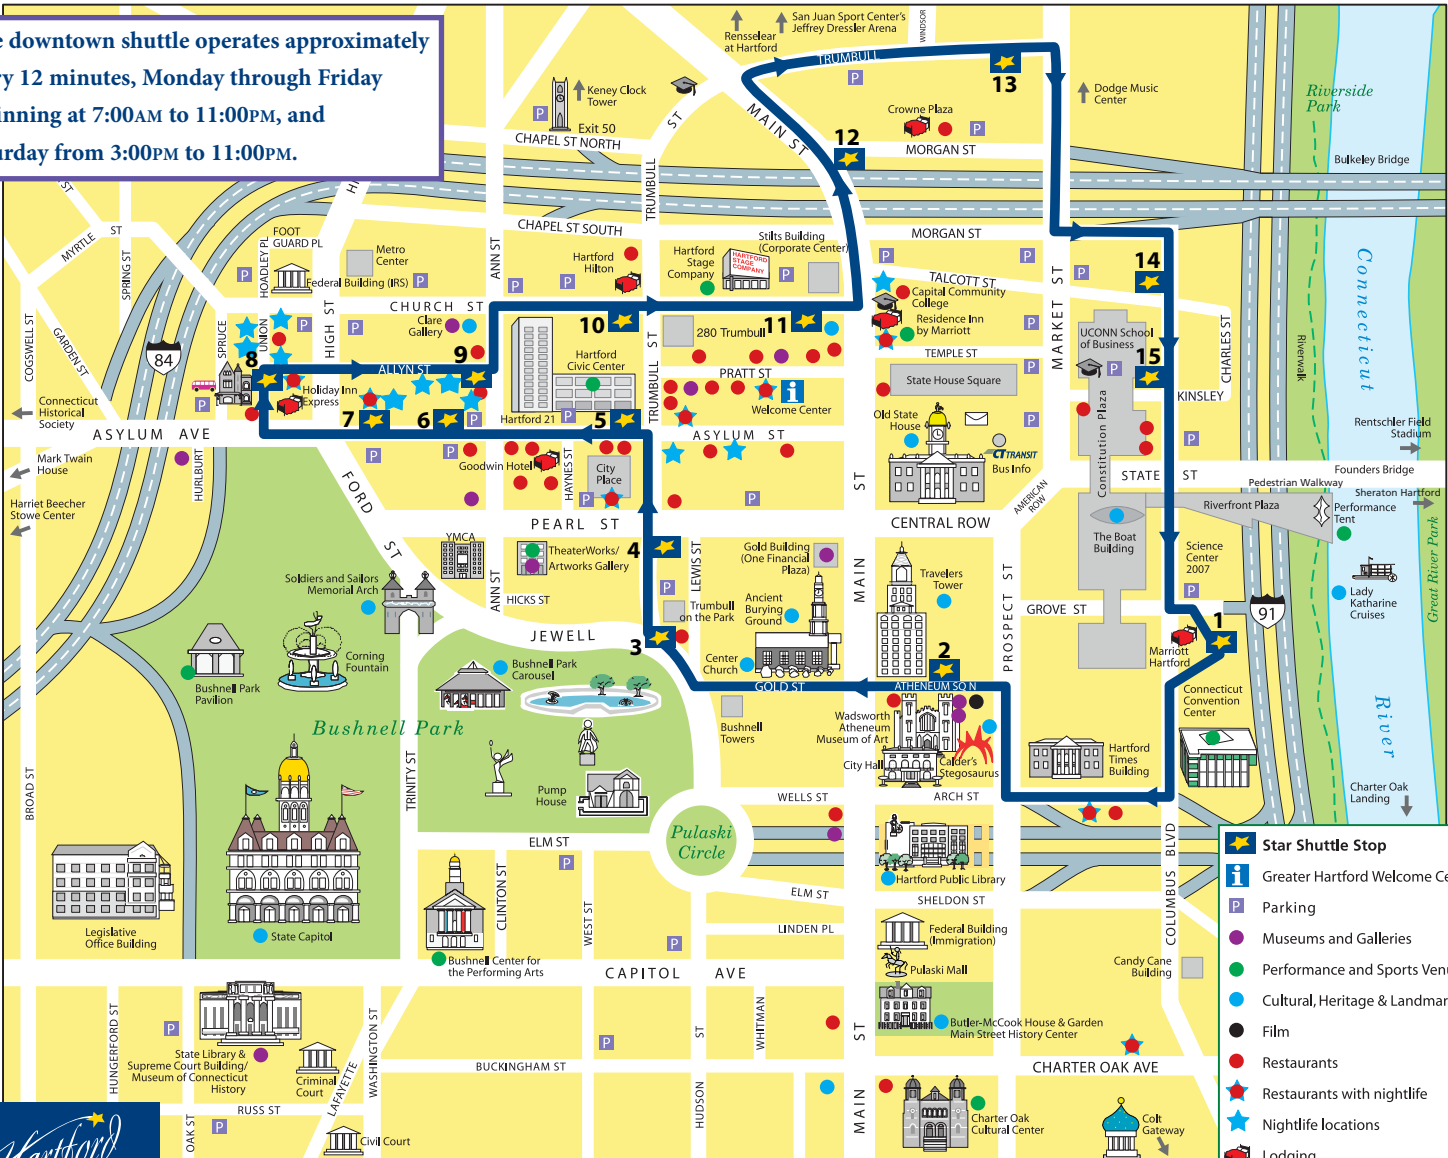

Free downtown shuttle operates approximately every 12 minutes, Monday through Friday beginning at 7:00AM to 11:00PM, and Saturday from 3:00PM to 11:00PM.

- Star Shuttle Stop
- Greater Hartford Welcome Center
- Parking
- Museums and Galleries
- Performance and Sports Venues
- Cultural, Heritage & Landmarks
- Film
- Restaurants
- Restaurants with nightlife
- Nightlife locations
- Lodging
- Colleges and Universities

STAR SHUTTLE ROUTE